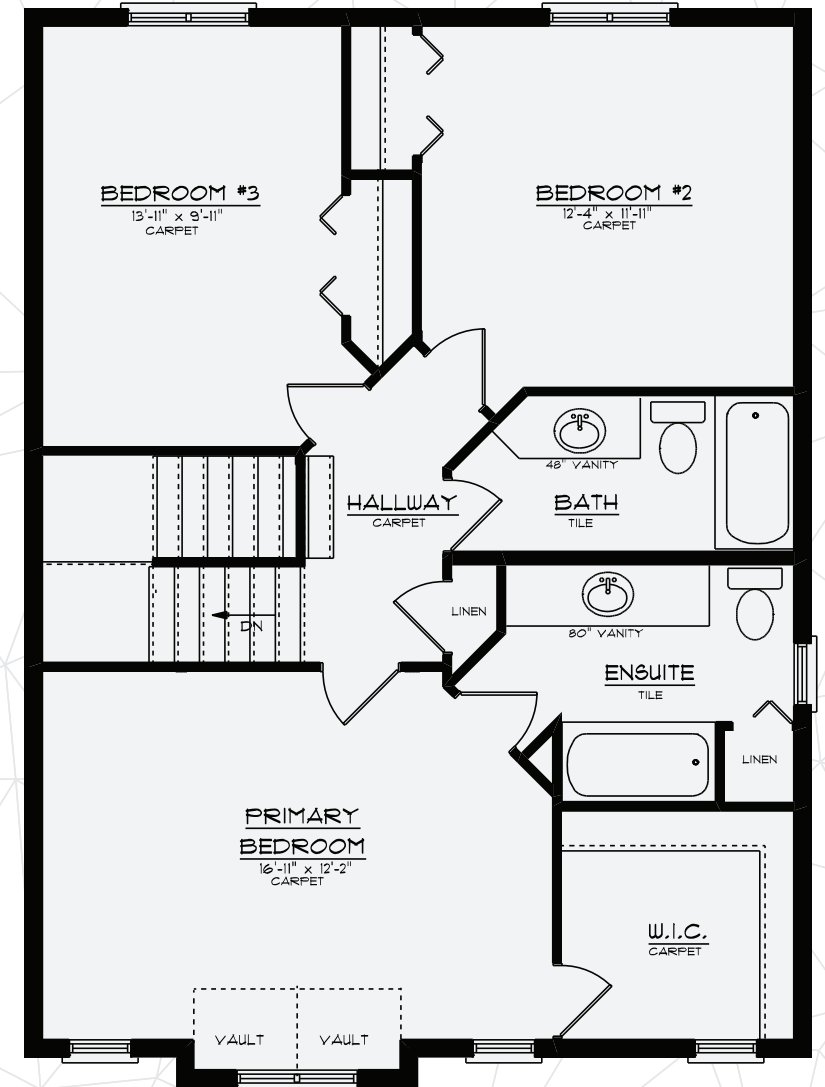

## The Pendula

Single Family 40' Lot

Square Footage: 1,612

Bedrooms: 3

Bathrooms: 2.5

Storeys: 2

3 bedroom, 2 storey, oversized single garage door, 2 1/2 baths, main floor walk in closet, main floor great room, oversized primary with spacious walk in closet.

# The Pendula

Single Family 40' Lot

Square Footage: 1,612

Bedrooms: 3

Bathrooms: 2.5

Storeys: 2

3 bedroom, 2 storey, oversized single garage door, 2 1/2 baths, main floor walk in closet, main floor great room, oversized primary with spacious walk in closet.

[www.bromberghomes.com](http://www.bromberghomes.com)

Main Floor  
703 Sq. Ft.

Upper Floor  
909 Sq. Ft.