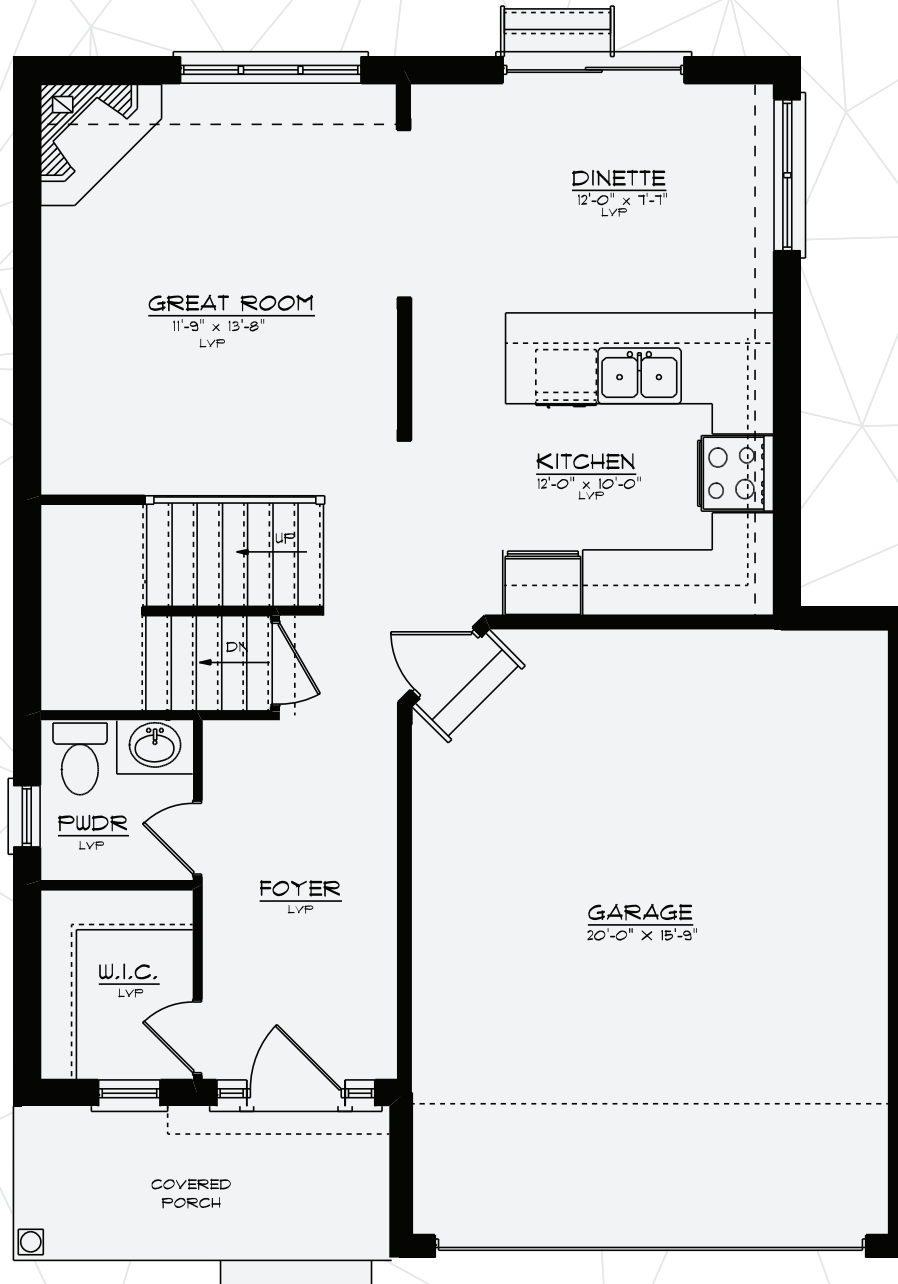

## The Pendula

Single Family 40' Lot

Square Footage: 1,612

Bedrooms: 3

Bathrooms: 2.5

Storeys: 2

3 bedroom, 2 storey, oversized single garage door, 2 1/2 baths, main floor walk in closet, main floor great room, oversized primary with spacious walk in closet.

# The Pendula

Single Family 40' Lot

Square Footage: 1,612

Bedrooms: 3

Bathrooms: 2.5

Storeys: 2

3 bedroom, 2 storey, oversized single garage door, 2 1/2 baths, main floor walk in closet, main floor great room, oversized primary with spacious walk in closet.

[www.bromberghomes.com](http://www.bromberghomes.com)

Main Floor  
703 Sq. Ft.

Upper Floor  
909 Sq. Ft.